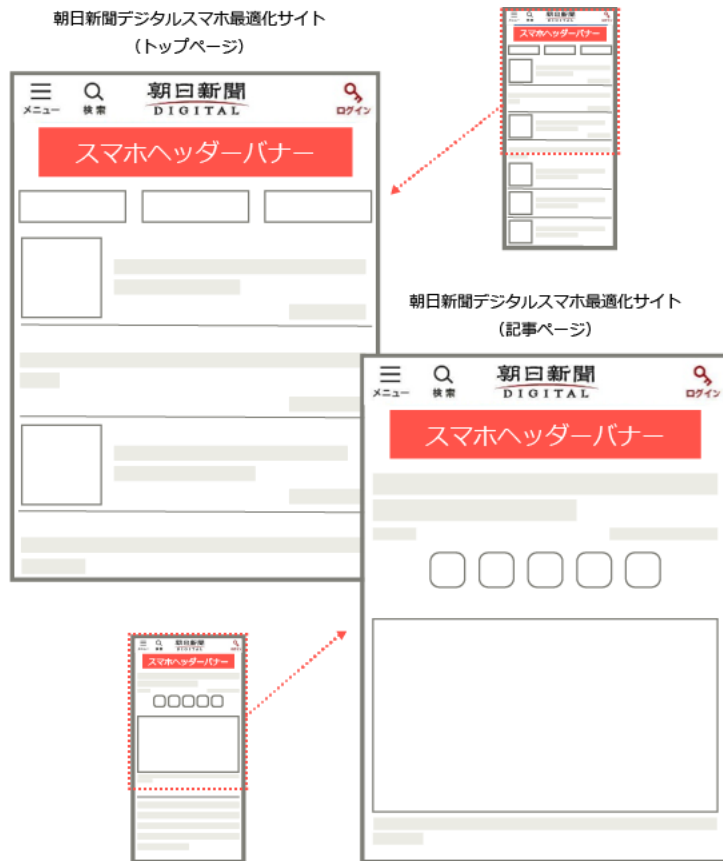

Ad size	300 × 250	File size (MAX)	150KB
Imps.		Rate (tax etc)	0.4 JPY/imp

■ Please see below for more information

▼ Material Specifications

<http://www.asahi.com/advertising/englishmediakit/regulation.html>

▼ Advertising guidelines / Material delivery method

<http://www.asahi.com/advertising/englishmediakit/genko.html>

[Smartphone-optimized website]

Mobile Leaderboard

Device	Ad space	Estimated/Guaranteed
SP	All page	Guaranteed
Period	Posting date	Exposure type
One week	Monday	Rotation
File format	Loop	
gif or JPEG	Unlimited	
No. of displaying multiple materials		Material deadline
Up to 4 different materials		4:00 p.m. four working days prior