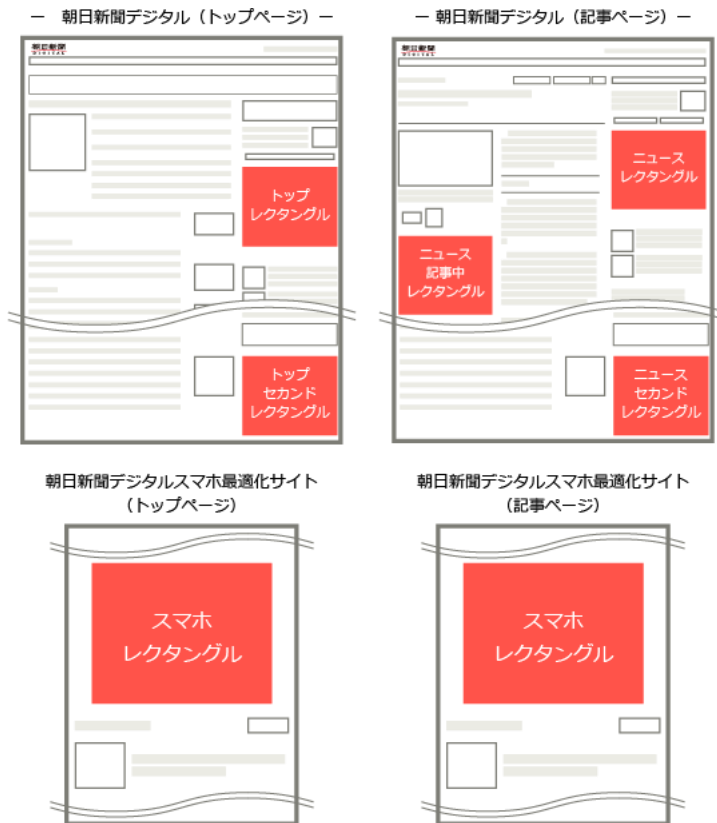

Ad size	300 × 250	File size (MAX)	150KB
Imps.		Rate (tax etc)	0.6 JPY/imp

■ Please see below for more information

▼ Material Specifications

<http://www.asahi.com/advertising/englishmediakit/regulation.html>

▼ Advertising guidelines / Material delivery method

<http://www.asahi.com/advertising/englishmediakit/genko.html>

[All pages] Run of Asahi MPU

※上記枠内からランダムで選択されます

Device	Ad space	Estimated/Guaranteed
PC&SP	All page	Guaranteed
Period	Posting date	Exposure type
One week	Monday	Rotation
File format	Loop	
gif or JPEG	Unlimited	
No. of displaying multiple materials		Material deadline
Up to 4 different materials		4:00 p.m. four working days prior